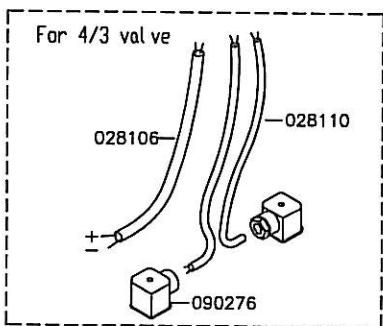

116012
To be welded

022333

116014
012195
012762

IGLAND 1601

RADIO REMOTE CONTROL KIT: 095340 (compl. for 4/3 valve)
095341 (compl. for PVG valve)

Add. price for frequency for Germany, Austria, Switzerland - 091162
Add. price for frequency for Great Britain - 091163