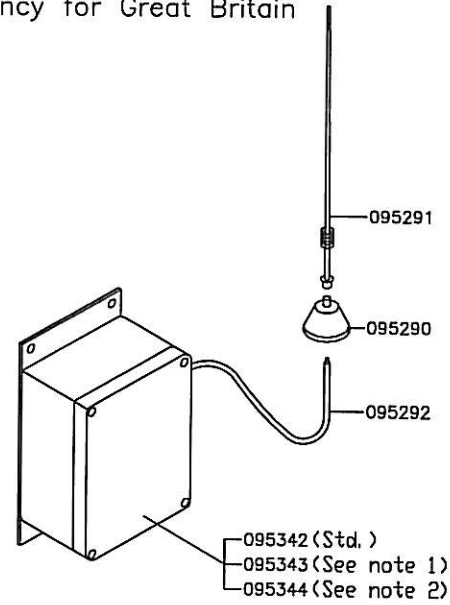

116012
To be welded

022333

116014
012195
012762

IGLAND 1601

RADIO REMOTE CONTROL KIT: 095340 (compl. for 4/3 valve)
095341 (compl. for PVG valve)

Add. price for frequency for Germany, Austria, Switzerland - 091162
Add. price for frequency for Great Britain - 091163