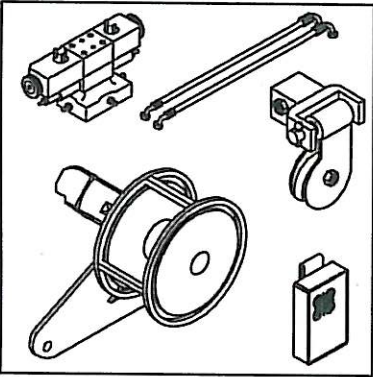

IGLAND 1601, Parts Catalogue

Serial No.: 001 →