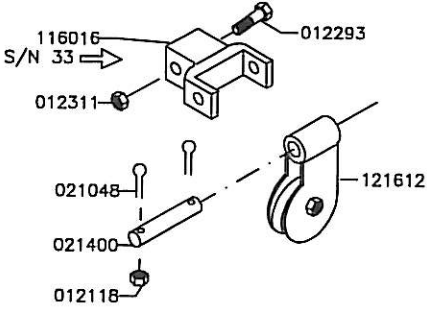

| | |
|-----------|-------------------------|
| Approved: | Revised: AIS 14.10.98 |
| | Issued: AIS/øi 14.08.96 |

IGLAND 1601

Drum
Block
Engine
Hoses

116010
S/N → 32
N/A, use P/N 116015

To be welded
116013
S/N → 32

116012
To be welded

022333

116014
012195
012762

IGLAND 1601

RADIO REMOTE CONTROL KIT: 095340 (compl. for 4/3 valve)
095341 (compl. for PVG valve)

Add. price for frequency for Germany, Austria, Switzerland - 091162
Add. price for frequency for Great Britain - 091163