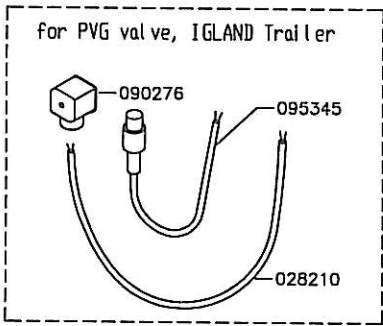

116012
To be welded

022333

116014
012195
012762

IGLAND 1601

RADIO REMOTE CONTROL KIT: 095340 (compl. for 4/3 valve)
095341 (compl. for PVG valve)

Add. price for frequency for Germany, Austria, Switzerland - 091162
Add. price for frequency for Great Britain - 091163