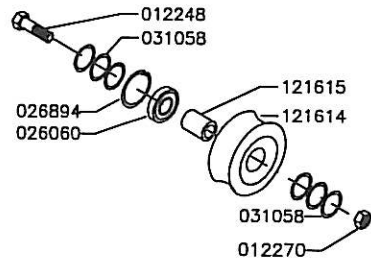

| | |
|-----------|-------------------------|
| Approved: | Revised: AIS 14.10.98 |
| | Issued: AIS/øi 14.08.96 |

IGLAND 1601

Drum
Block
Engine
Hoses

116010
S/N → 32
N/A, use P/N 116015

To be welded
116013
S/N → 32

116012
To be welded

022333

116014
012195
012762

IGLAND 1601

RADIO REMOTE CONTROL KIT: 095340 (compl. for 4/3 valve)
095341 (compl. for PVG valve)

Add. price for frequency for Germany, Austria, Switzerland - 091162
Add. price for frequency for Great Britain - 091163