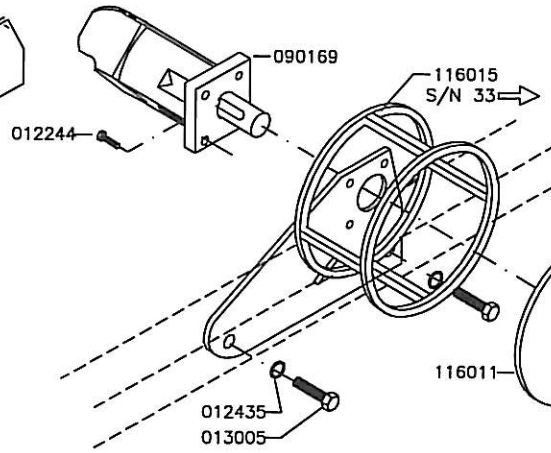

| | |
|-----------|-------------------------|
| Approved: | Revised: AIS 14.10.98 |
| | Issued: AIS/øi 14.08.96 |

IGLAND 1601

Drum
Block
Engine
Hoses

116010
S/N → 32
N/A, use P/N 116015

To be welded
116013
S/N → 32

116012
To be welded

022333

116014
012195
012762

IGLAND 1601

RADIO REMOTE CONTROL KIT: 095340 (compl. for 4/3 valve)
095341 (compl. for PVG valve)

Add. price for frequency for Germany, Austria, Switzerland - 091162
Add. price for frequency for Great Britain - 091163